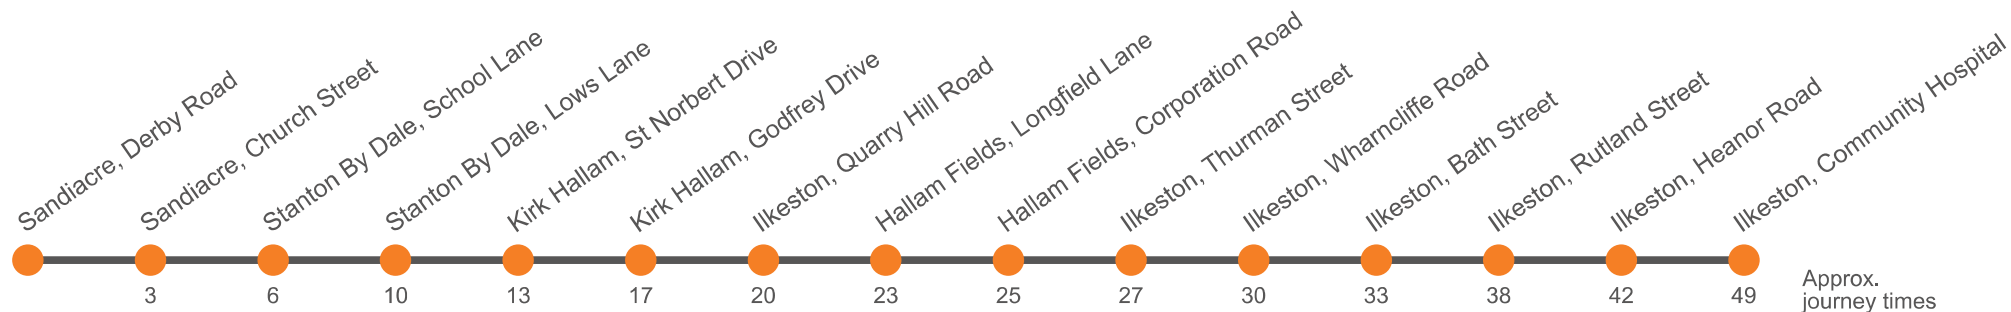

Please note- this service goes anti-clockwise from Ladywood Road crossroads around Kirk Hallam

This service is operated under contract to Derbyshire County Council

14B

Sandiacre to Ilkeston via Stanton-By Dale

Effective from: 16/10/2023

Little's Travel

Monday to Saturday

Sandiacre, White Lion	0935	1035	1135	1235	1335	1435	1635	1735
Sandiacre, Church Street/The Blue Bell	0938	1038	1138	1238	1338	1438	1638	1738
Stanton By Dale, The Spinney	0941	1041	1141	1241	1341	1441	1641	1741
Stanton By Dale, Twelve Houses	0945	1045	1145	1245	1345	1445	1645	1745
Kirk Hallam, St Norbert Drive/Kenilworth Drive	0948	1048	1148	1248	1348	1448	1648	1748
Kirk Hallam, St Norbert Drive/Buckminster Road	0950	1050	1150	1250	1350	1450	1650	1750
Kirk Hallam, Godfrey Drive/Abbot Road	0952	1052	1152	1252	1352	1452	1652	1752
Ilkeston, Little Hallam Hill	0955	1055	1155	1255	1355	1455	1655	1755
Hallam Fields, Longfield Lane/Threeleys Close	0958	1058	1158	1258	1358	1458	1658	1758
Hallam Fields, Corporation Road	1000	1100	1200	1300	1400	1500	1700	1800
Ilkeston, Thurman Street	1002	1102	1202	1302	1402	1502	1702	1802
Ilkeston, Wharncliffe Road, Stop 5	1005	1105	1205	1305	1405	1505	1705	1805
Ilkeston, Bath Street, Stop L	1008	1108	1208	1308	1408	...	1708	1808
Ilkeston, Tesco	1013	1113	1213	1313	1413	...	1713	1813
Ilkeston, Heanor Road/Police Station	1017	1117	1217	1317	1417	...	1717	1817
Ilkeston, Community Hospital	1024	1124	1224	1324	1424	...	1724	1824

Please note- this service goes clockwise from Ladywood Road crossroads around Kirk Hallam

This service is operated under contract to Derbyshire County Council