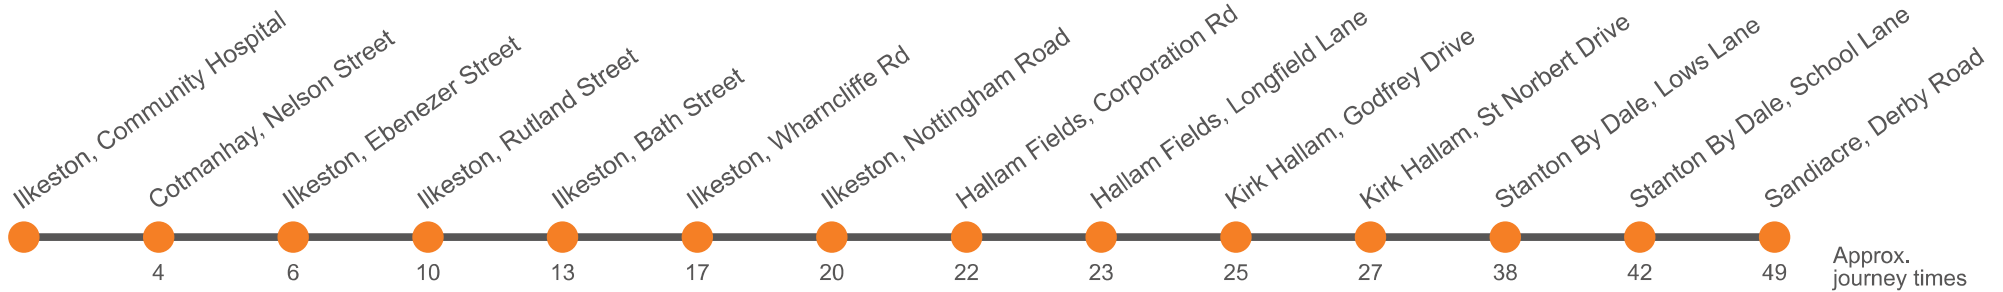

14A

Ilkeston to Sandiacre via Stanton-By-Dale

Effective from: 16/10/2023

Little's Travel

Monday to Saturday

Ilkeston, Wharncliffe Road, Stop 5	0926	...	...	...	...	...	...	...
Ilkeston, Community Hospital	0930	1030	1130	1230	1330	1430	1630	1730
Cotmanhay, Nelson Street/Fisher Court	0934	1034	1134	1234	1334	1434	1634	1734
Ilkeston, Ebenezer Street	0936	1036	1136	1236	1336	1436	1636	1736
Ilkeston, Tesco	0940	1040	1140	1240	1340	1440	1640	1740
Ilkeston, Bath Street, Stop N	0943	1043	1143	1243	1343	1443	1643	1743
Ilkeston, Wharncliffe Road, Stop 2	0947	1047	1147	1247	1347	1447	1647	1747
Ilkeston, Nottingham Road Asda	0950	1050	1150	1250	1350	1450	1650	1750
Hallam Fields, Corporation Road	0952	1052	1152	1252	1352	1452	1652	1752
Hallam Fields, Longfield Lane/Threeleys Close	0953	1053	1153	1253	1353	1453	1653	1753
Kirk Hallam, Godfrey Drive/Ladywood Road	0955	1055	1155	1255	1355	1455	1655	1755
Kirk Hallam, St Norbert Drive/Buckminster Road	0957	1057	1157	1257	1357	1457	1657	1757
Kirk Hallam, Kenilworth Drive/St Norbert Drive	1000	1100	1200	1300	1400	1500	1700	1800
Stanton By Dale, Twelve Houses	1008	1108	1208	1308	1408	...	1708	1808
Stanton By Dales, The Spinney	1012	1112	1212	1312	1412	...	1712	1812
Sandiacre, White Lion	1019	1119	1219	1319	1419	...	1719	1819

Please note- this service goes anti-clockwise from Ladywood Road crossroads around Kirk Hallam

This service is operated under contract to Derbyshire County Council