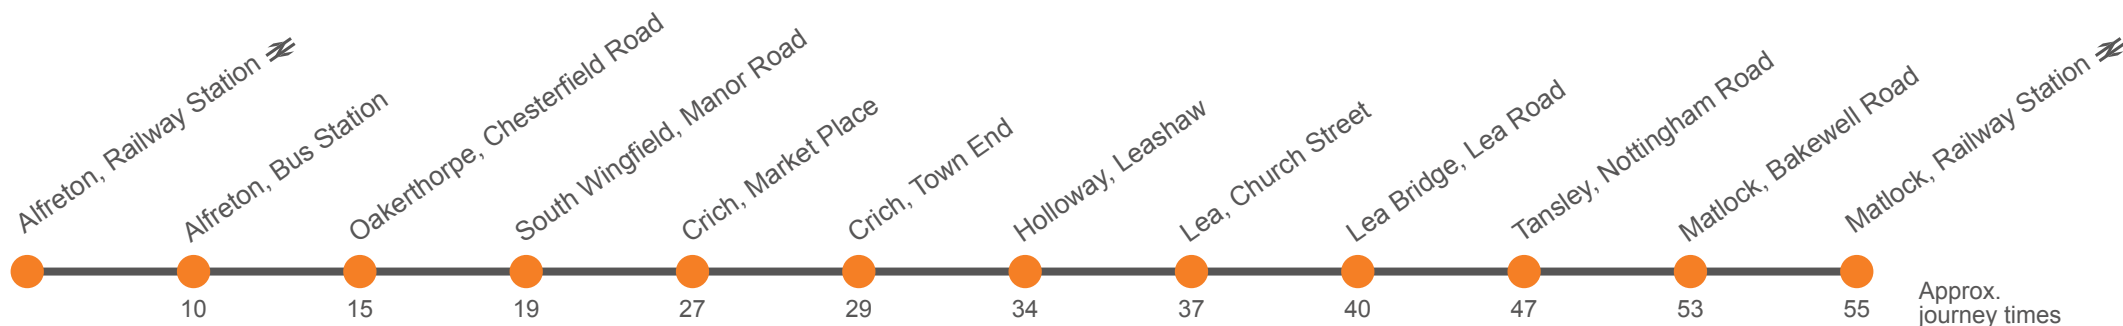

140

Alfreton to Matlock via Crich

Effective from: 06/09/2021

Little's Travel

Monday to Friday

Alfreton, Railway Station	0905	1105	1405	1605	...
Alfreton, Bus Station	<i>arr</i> 0910	1110	1410	1610	...
Alfreton, Bus Station	<i>dep</i> 0915	1115	1415	1615	1805
Oakerthorpe, Fourlane Ends	0920	1120	1420	1620	1809
South Wingfield, Market Place	0924	1124	1424	1624	1812
Crich, Market Place	0932	1132	1432	1632	1824
Crich, Tramway Museum	0934	1134	1434	1634	1826
Holloway, Leashaw	0939	1139	1439	1639	1830
Lea, Church Street	0942	1142	1442	1642	1832
Smedleys Mills, Lea Road	0945	1145	1445	1645	1835
Tansley, The Tavern	0952	1152	1452	1652	1839
Matlock, Bakewell Road Stand E	0958	1158	1458	1658	1844
Matlock, Railway Station, Bay 2	1000	1200	1500	1700	1848