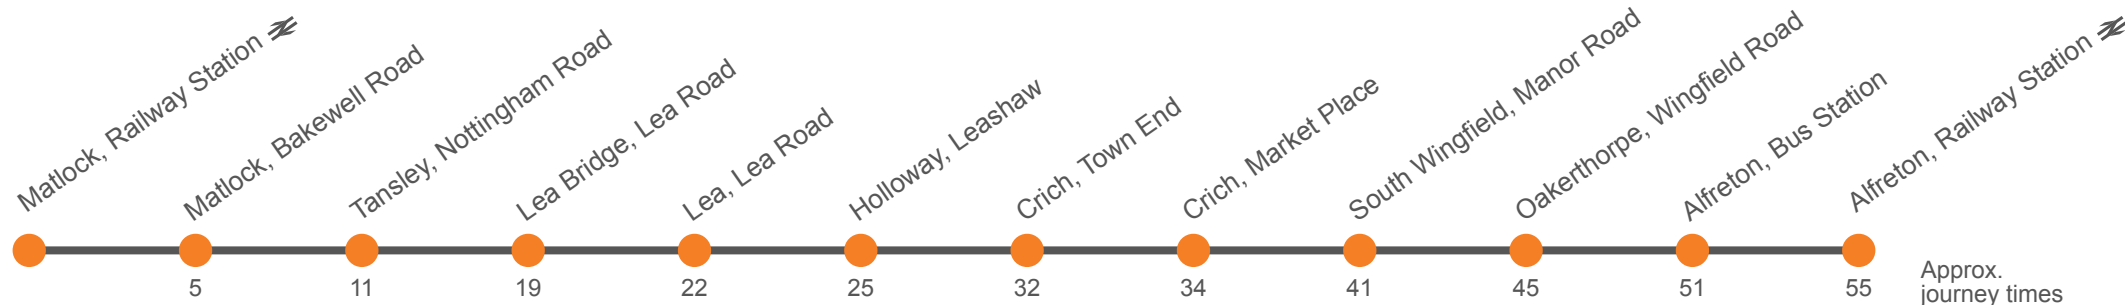

140

Matlock to Alfreton via Crich

Effective from: 06/09/2021

Little's Travel

Monday to Friday

Matlock, Railway Station, Bay 2	1002	1202	1502	1702	1900
Matlock, Bakewell Road Stand E	1007	1207	1507	1707	1903
Tansley, The Tavern	1012	1212	1516	1716	1910
Smedleys Mills, Lea Road	1021	1221	1521	1721	
Lea, Lea Road	1024	1224	1524	1724	
Lea, Church Street					1915
Holloway, The Green	1027	1227	1527	1727	1917
Crich, Tramway Museum	1034	1234	1534	1734	1920
Crich, Market Place	1036	1236	1536	1736	1922
South Wingfield, Market Place	1043	1243	1543	1743	1928
Oakerthorpe, Furlane Ends	1047	1247	1547	1747	1931
Alfreton, Bus Station	1053	1253	1553	1753	1937
Alfreton, Railway Station	1057	1257	1557

140

Matlock to Alfreton via Crich

Effective from: 06/09/2021

Little's Travel

Saturday

Matlock, Railway Station, Bay 2	1002	1202	1502	1702	1900
Matlock, Bakewell Road Stand E	1007	1207	1507	1707	1903
Tansley, The Tavern	1012	1212	1516	1716	1910
Smedleys Mills, Lea Road	1021	1221	1521	1721	
Lea, Lea Road	1024	1224	1524	1724	
Lea, Church Street					1915
Holloway, The Green	1027	1227	1527	1727	1917
Crich, Tramway Museum	1034	1234	1534	1734	1920
Crich, Market Place	1036	1236	1536	1736	1922
South Wingfield, Market Place	1043	1243	1543	1743	1928
Oakerthorpe, Furlane Ends	1047	1247	1547	1747	1931
Alfreton, Bus Station	1053	1253	1553	1753	1937
Alfreton, Railway Station	1057	1257	1557