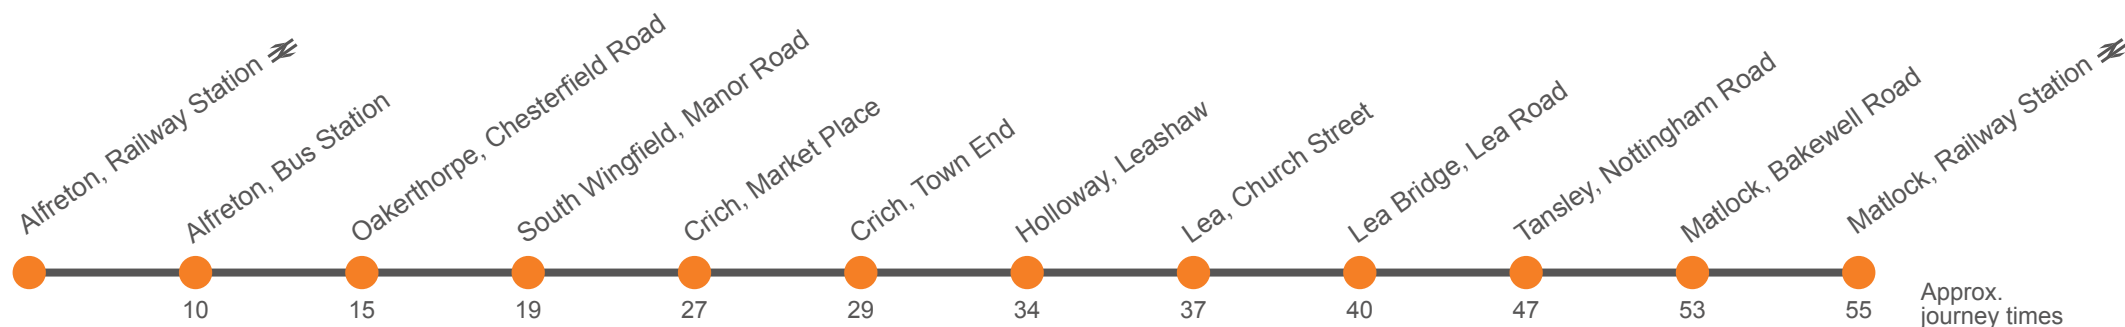

140

Alfreton to Matlock via Crich

Effective from: 06/09/2021

Little's Travel

Saturday

Alfreton, Railway Station	0905	1105	1405	1605	...
Alfreton, Bus Station	<i>arr</i> 0910	1110	1410	1610	...
Alfreton, Bus Station	<i>dep</i> 0915	1115	1415	1615	1805
Oakerthorpe, Fourlane Ends	0920	1120	1420	1620	1809
South Wingfield, Market Place	0924	1124	1424	1624	1812
Crich, Market Place	0932	1132	1432	1632	1824
Crich, Tramway Museum	0934	1134	1434	1634	1826
Holloway, Leashaw	0939	1139	1439	1639	1830
Lea, Church Street	0942	1142	1442	1642	1832
Smedleys Mills, Lea Road	0945	1145	1445	1645	1835
Tansley, The Tavern	0952	1152	1452	1652	1839
Matlock, Bakewell Road Stand E	0958	1158	1458	1658	1844
Matlock, Railway Station, Bay 2	1000	1200	1500	1700	1848